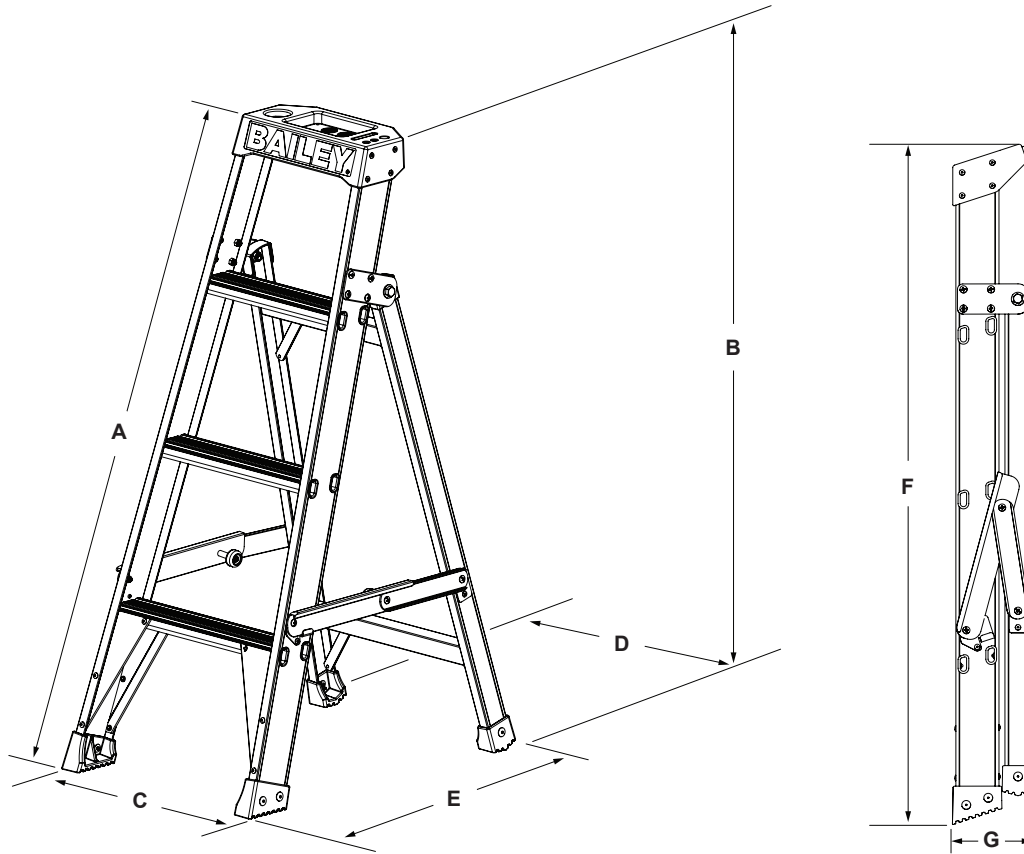

### SINGLE SIDED / PRO ALUMINIUM LEAN SAFE INDUSTRIAL 150KG

PRODUCT CODE	PRODUCT DESCRIPTION	PRODUCT EAN	A(mm)	B(mm)	C(mm)	D(mm)	E(mm)	F(mm)	G(mm)
FS13957	PRO AL PUNCHLOCK® LEANSAFE 6	9312097064805	1797	1708	551	551	1005	1834	148
FS13959	PRO AL PUNCHLOCK® LEANSAFE 8	9312097064829	2396	2278	631	631	1344	2433	148
PRODUCT CODE	PRODUCT DESCRIPTION	PRODUCT EAN	WT(kg)		PACKED Vol. (M <sup>3</sup> )				
FS13957	PRO AL PUNCHLOCK® LEANSAFE 6	9312097064805	8.2		0.150				
FS13959	PRO AL PUNCHLOCK® LEANSAFE 8	9312097064829	10.9		0.227				