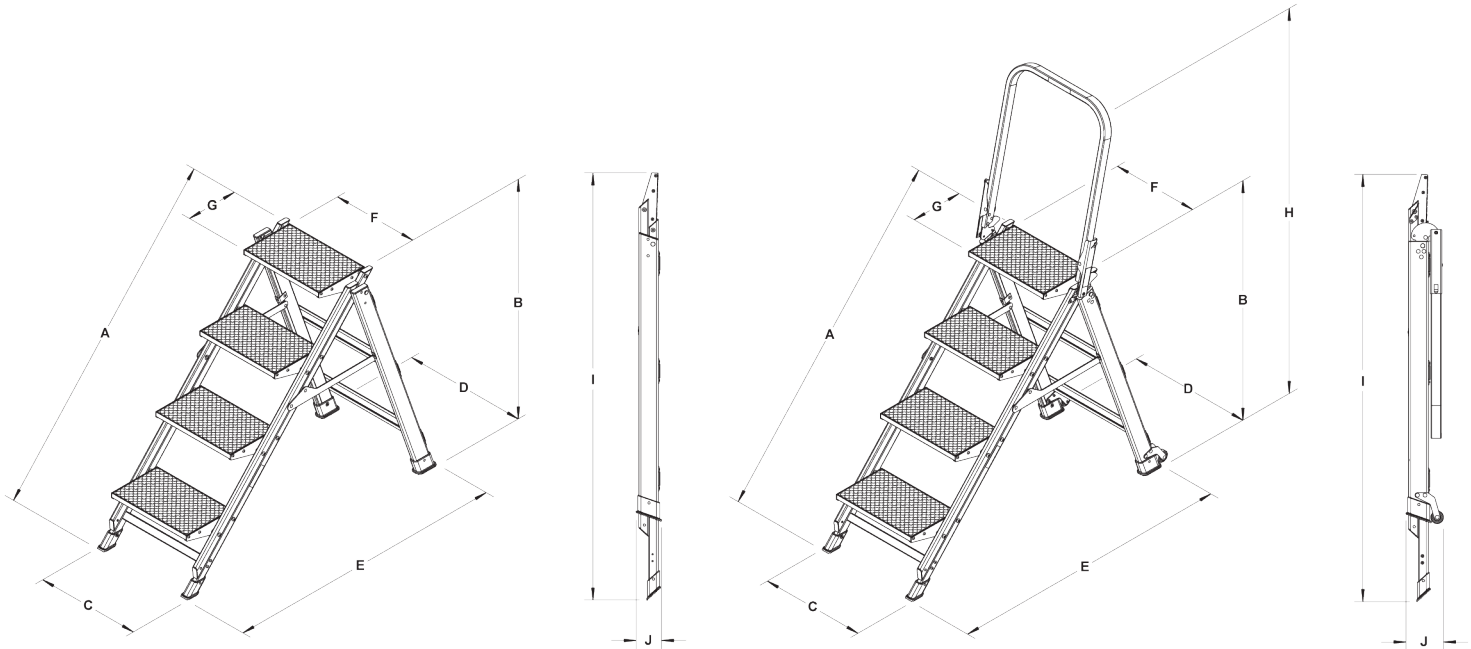

STAIRWAY LADDERS / WITH AND WITHOUT SAFETY RAIL

PRODUCT CODE	PRODUCT DESCRIPTION	PRODUCT EAN	A(mm)	B(mm)	C(mm)	D(mm)	E(mm)	F(mm)
FS13746	STAIRWAY LADDER 2 STEP	9312097061804	614	449	415	490	587	400
FS13747	STAIRWAY LADDER 3 STEP	9312097061811	916	670	415	490	860	400
FS13748	STAIRWAY LADDER 4 STEP	9312097061828	1217	890	415	490	1160	400
FS13749	STAIRWAY LADDER 5 STEP	9312097061835	1519	1115	415	490	1432	400
FS13750	STAIRWAY LADDER 2 STEP WITH SAFETY RAIL	9312097061842	614	449	415	490	587	400
FS13751	STAIRWAY LADDER 3 STEP WITH SAFETY RAIL	9312097061859	916	670	415	490	860	400
FS13752	STAIRWAY LADDER 4 STEP WITH SAFETY RAIL	9312097061866	1217	890	415	490	1160	400
FS13753	STAIRWAY LADDER 5 STEP WITH SAFETY RAIL	9312097061873	1519	1115	415	490	1432	400

PRODUCT CODE	PRODUCT DESCRIPTION	PRODUCT EAN	G(mm)	H(mm)	I(mm)	J(mm)	WT(kg)	PACKED VOL(m³)
FS13746	STAIRWAY LADDER 2 STEP	9312097061804	225		793	84	6.2	0.033
FS13747	STAIRWAY LADDER 3 STEP	9312097061811	225		1095	84	8.2	0.045
FS13748	STAIRWAY LADDER 4 STEP	9312097061828	225		1397	84	10.2	0.058
FS13749	STAIRWAY LADDER 5 STEP	9312097061835	225		1698	84	12.0	0.070
FS13750	STAIRWAY LADDER 2 STEP WITH SAFETY RAIL	9312097061842	225	852	793	123	6.6	0.048
FS13751	STAIRWAY LADDER 3 STEP WITH SAFETY RAIL	9312097061859	225	1301	1095	123	8.6	0.066
FS13752	STAIRWAY LADDER 4 STEP WITH SAFETY RAIL	9312097061866	225	1527	1397	123	10.6	0.084
FS13753	STAIRWAY LADDER 5 STEP WITH SAFETY RAIL	9312097061873	225	1748	1698	123	12.7	0.102