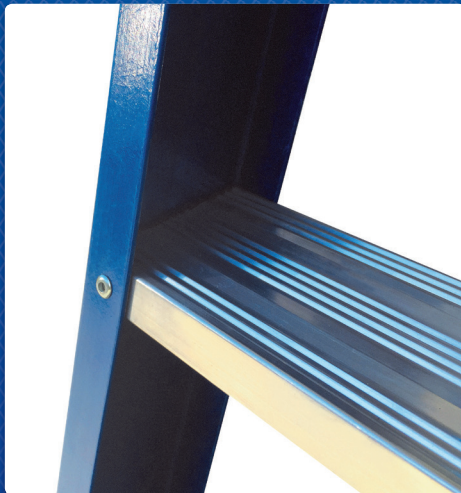

NEW

FIBREGLASS ELECTRO-SAFE™ & SUPER STRONG

DUAL PURPOSE 2 IN 1 LADDER WITH TREE/POLE SUPPORT

'Tree/pole support' increases safety and stability when climbing

- ▶ Durable vee rung fitted to rear section dramatically improves stability when used against poles (non slip surface)
- ▶ Larger and more stable boots increases stability and protects the ladder stiles
- ▶ Super strong Bailey tri-bracing – increases strength and rigidity
- ▶ Suitable for use on industrial work sites
- ▶ 150kg Industrial Rating
- ▶ Electro-Safe (non-conductive) fibreglass stiles
- ▶ Three (3) sizes – 6, 7, 8 – a size for every height
- ▶ Made to AS/NZS 1892.3

INDUSTRIAL
HEAVY DUTY

150KG

MODEL NAME	REACH HEIGHT*	LADDER SIZE	PRODUCT WEIGHT	PRODUCT NUMBER	EAN CODE
FG Dual Purpose 6	3.2m/4.2m	1.8/3.2m (6'/10')	10.5kg	FS13668	9312097060715
FG Dual Purpose 7	3.5m/4.8m	2.1m/3.8m (7'/12')	15.1kg	FS13669	9312097060722
FG Dual Purpose 8	3.8m/5.4m	2.4m/4.4m (8'/14')	16.8kg	FS13670	9312097060739