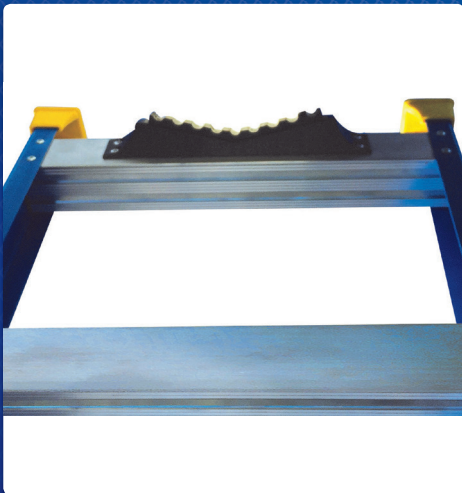

NEW

FIBREGLASS ELECTRO-SAFE™ & SUPER STRONG

DUAL PURPOSE 2 IN 1 LADDER WITH TREE/POLE SUPPORT

'Tree/pole support' increases safety and stability when climbing

- ▶ Durable vee rung fitted to rear section dramatically improves stability when used against poles (non slip surface)
- ▶ Larger and more stable boots increases stability and protects the ladder stiles
- ▶ Super strong Bailey tri-bracing – increases strength and rigidity
- ▶ Suitable for use on industrial work sites
- ▶ 150kg Industrial Rating
- ▶ Electro-Safe (non-conductive) fibreglass stiles
- ▶ Three (3) sizes – 6, 7, 8 – a size for every height
- ▶ Made to AS/NZS 1892.3

INDUSTRIAL
HEAVY DUTY

150KG

MODEL NAME	REACH HEIGHT*	LADDER SIZE	PRODUCT WEIGHT	PRODUCT NUMBER	EAN CODE
FG Dual Purpose 6	3.2m/4.2m	1.8/3.2m (6'/10')	10.5kg	FS13668	9312097060715
FG Dual Purpose 7	3.5m/4.8m	2.1m/3.8m (7'/12')	15.1kg	FS13669	9312097060722
FG Dual Purpose 8	3.8m/5.4m	2.4m/4.4m (8'/14')	16.8kg	FS13670	9312097060739